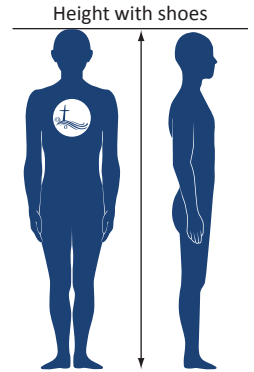

Billing Address _____

State _____ Zip _____

Exp. Date _____ / _____ CVV Code _____

Check/Money Order - Amt.\$ _____

Robe Size Chart

Size	Height	Weight Below	FULL-FIT (PLUS SIZES)		
27	3'6"- 3'8"	100 LBS			
30	3'9"- 3'11"	100 LBS			
33	4'0"- 4'2"	100 LBS			
36	4'3"- 4'5"	130 LBS			
39	4'6"- 4'8"	180 LBS			
42	4'9"- 4'11"	180 LBS			
Size	Height	Weight Below	Size	Height	Weight Below
45	5'0"- 5'2"	180 LBS	45XL	5'0"- 5'2"	180 LBS
48	5'3"- 5'5"	180 LBS	48XL	5'3"- 5'5"	180 LBS
51	5'6"- 5'8"	270 LBS			
54	5'9"- 5'11"	270 LBS	54XL	5'9"- 5'11"	270 LBS
57	6'0"- 6'2"	270 LBS	57XL	6'0"- 6'2"	270 LBS
60	6'3"- 6'5"	330 LBS			
63	6'6"- 6'8"	330 LBS	63XL	6'6"- 6'8"	350 LBS
66	6'9"- 6'11"	330 LBS			

- Measure from floor to head.
- All measurements are in feet & inches.
- For women wearing heels add extra inch.

Qty.	Description	Item #	Color	Trim Color	Unit Price	TOTAL
Sub Total:						
(Shipping and handing) Add:						
TOTAL BALANCE DUE:						