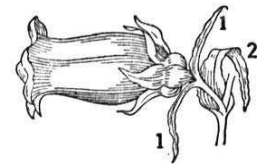

Campanula glomerata 'Dahurica' (Superba)

Clustered Bellflower

Color: Purple **Height:** 18 in.
Bloom Season: Mid to Late Summer
Light: Full Sun/Partial Shade
Type: HP **Hardiness Zone:** 2-8

Plant bears large purple star-like blooms clustered at the top of the stem.

Approx. Seed Count: 500
Germination Code: PB-7
Order #: 61 **Price:** $2.49