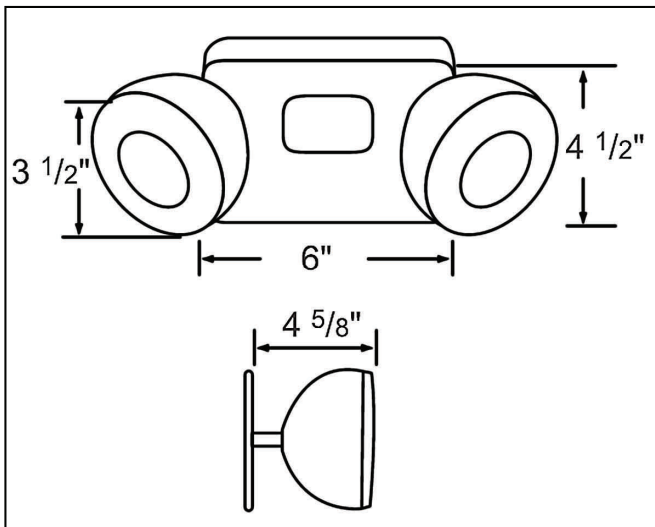

**RH8 / RH9 - Remote Emergency Heads**

**RH8WH** Wet Location remote emergency head

**Features:**

- ETL listed for wet location.
- Two 6V, 7W MR16 lamps included.
- Operating temperature range: 10°C (50°F) to 40°C (104°F).
- Injection molded thermoplastic housing.
- Fits on standard box.

**RH9WH** Wet location remote emergency head

**Features:**

- ETL listed for wet location.
- Two 6V, 6W T5 lamps included.
- Operating temperature range: 10°C (50°F) to 40°C (104°F).
- Injection molded thermoplastic housing.
- Fully adjustable glare-free operation.
- Fits on standard box.