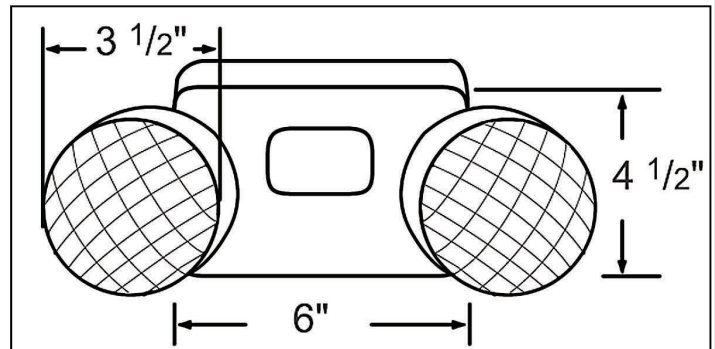

**RH8 / RH9 - Remote Emergency Heads**

**RH8WH** Wet Location remote emergency head

**Features:**

- ETL listed for wet location.
- Two 6V, 7W MR16 lamps included.
- Operating temperature range: 10°C (50°F) to 40°C (104°F).
- Injection molded thermoplastic housing.
- Fits on standard box.

**RH9WH** Wet location remote emergency head

**Features:**

- ETL listed for wet location.
- Two 6V, 6W T5 lamps included.
- Operating temperature range: 10°C (50°F) to 40°C (104°F).
- Injection molded thermoplastic housing.
- Fully adjustable glare-free operation.
- Fits on standard box.