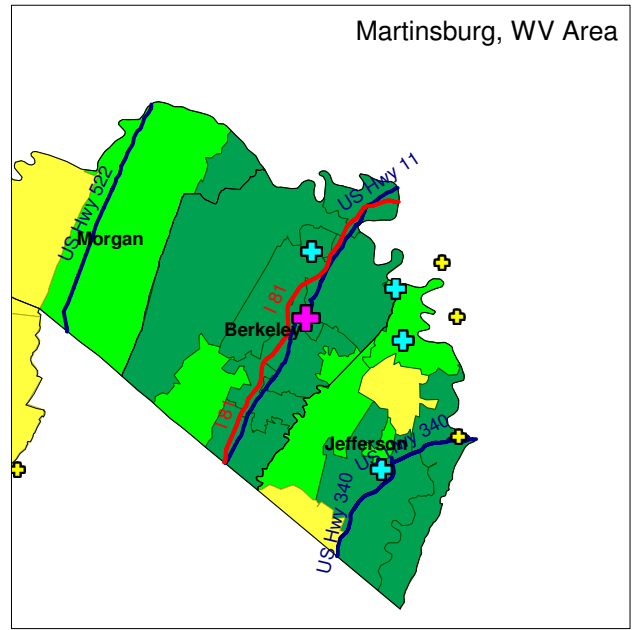

Wheeling, WV Area

Projected Change in Population from 2009 to 2014 by ZIP Codes and Size of Congregation by Average Attendance in 2008 for the West Virginia-Western Maryland Synod

Martinsburg, WV Area

NUMBER CHANGE

1,000 to 2,960	(13)
500 to 1,000	(5)
0 to 500	(232)
-500 to 0	(326)
-1,900 to -500	(12)

Congregation Size

Small 0-50	(40)
Pastoral 51-150	(21)
Program 151-350	(4)
—	County boundary