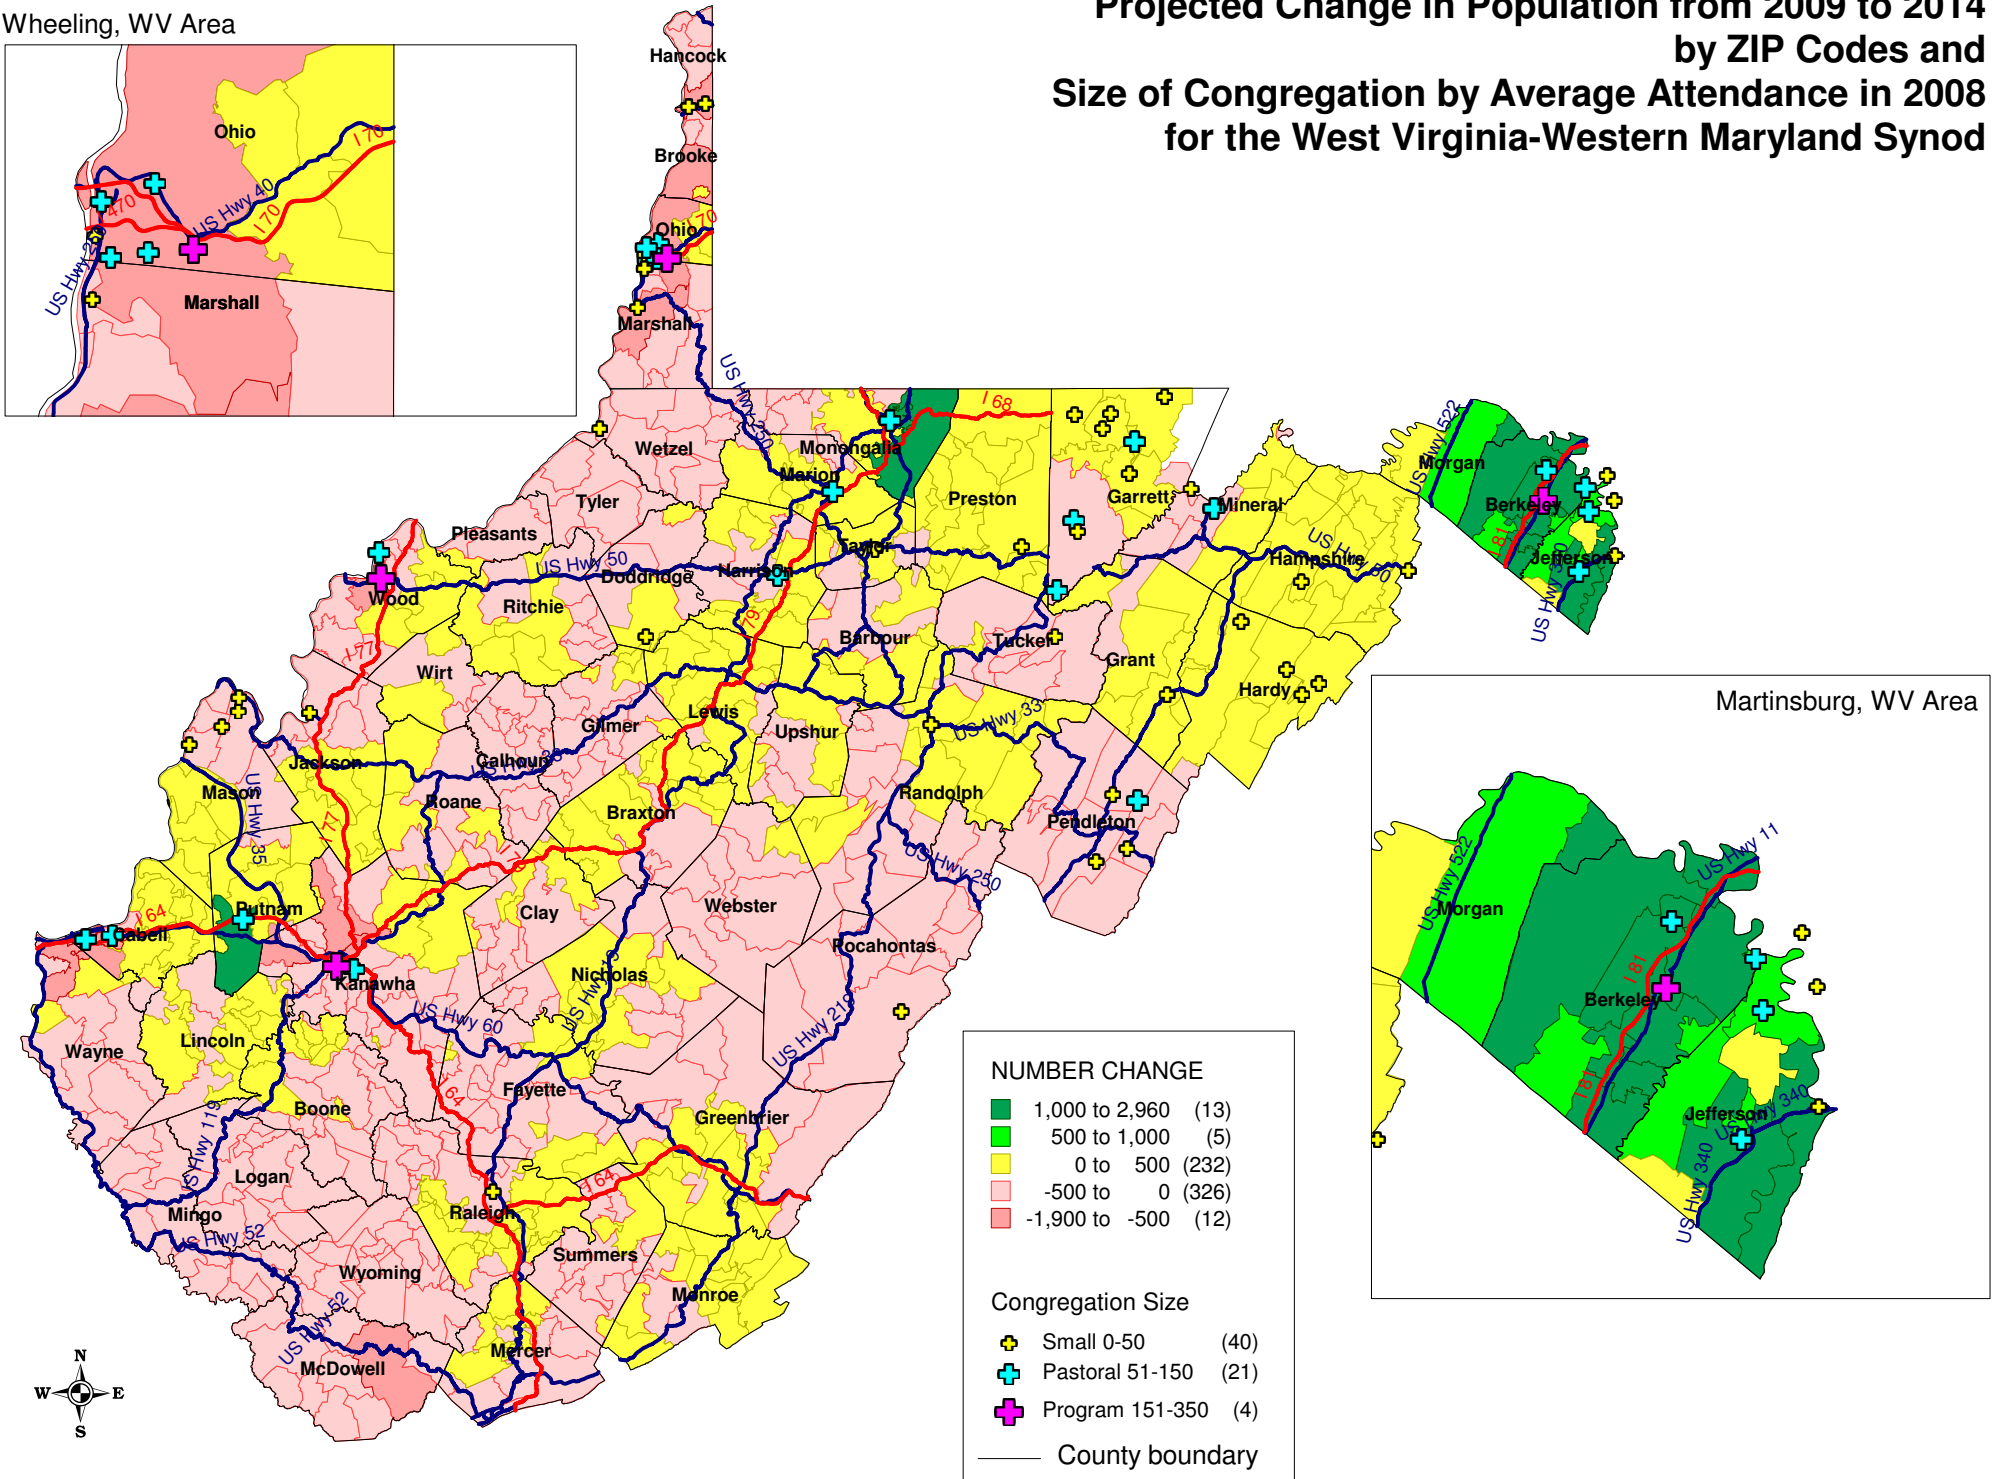

Wheeling, WV Area

Projected Change in Population from 2009 to 2014 by ZIP Codes and Size of Congregation by Average Attendance in 2008 for the West Virginia-Western Maryland Synod

Martinsburg, WV Area

NUMBER CHANGE

1,000 to 2,960	(13)
500 to 1,000	(5)
0 to 500	(232)
-500 to 0	(326)
-1,900 to -500	(12)

Congregation Size

Small 0-50	(40)
Pastoral 51-150	(21)
Program 151-350	(4)
—	County boundary