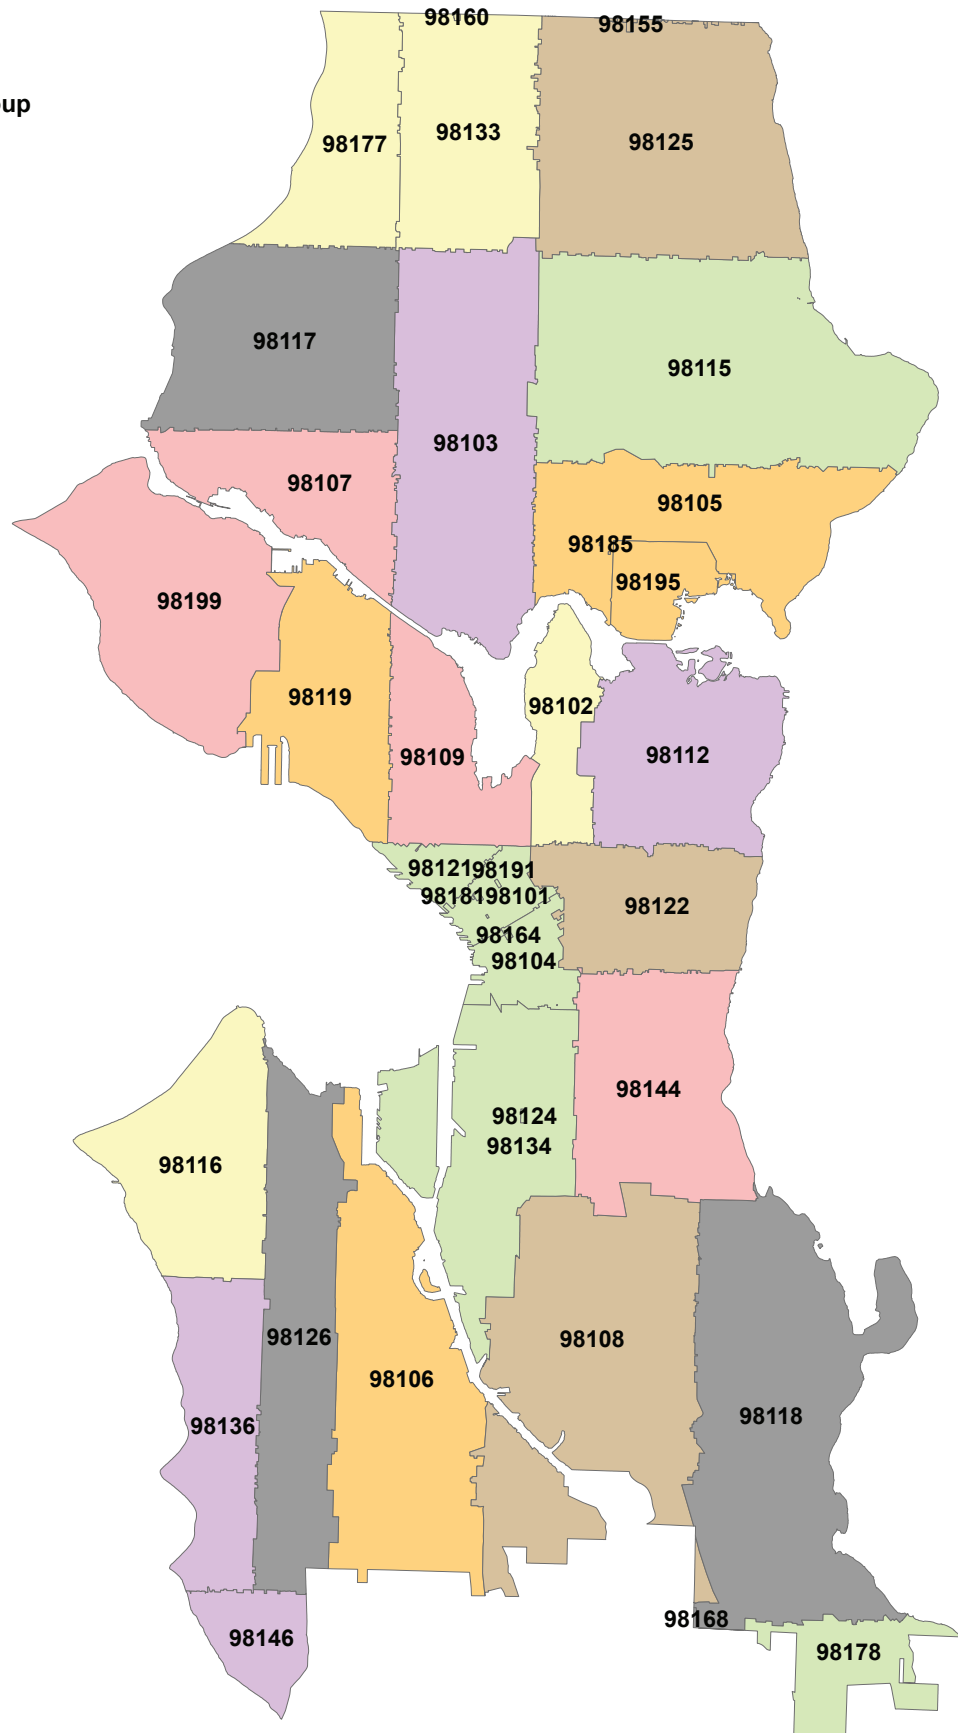

Rental Registration and Inspection Ordinance (RRIO)

Improving and preserving safe and healthy housing for all Seattle renters

RRIO Registration Due Dates

The RRIO registration deadlines are based on the number of rental units on a property. In addition, for 1- to 4-unit rental properties, the registration deadline is based on the ZIP code in which the property is located.

(See the ZIP code map on the next page)

www.seattle.gov/RRIO

Registration Deadlines ZIP Code Map for 1- to 4-Unit Properties

Legend

Zipcodes by Date Group

June 30, 2015

- 98105
- 98106
- 98119
- 98145
- 98185
- 98195

September 30, 2015

- 98102
- 98116
- 98133
- 98160
- 98177

December 31, 2015

- 98107
- 98109
- 98144
- 98199

March 31, 2016

- 98108
- 98122
- 98125
- 98155

June 30, 2016

- 98103
- 98112
- 98136
- 98146

September 30, 2016

- 98117
- 98118
- 98126
- 98168

December 31, 2016

- 98101
- 98104
- 98115
- 98121
- 98124
- 98134
- 98154
- 98164
- 98178
- 98181
- 98191

www.seattle.gov/RRIO