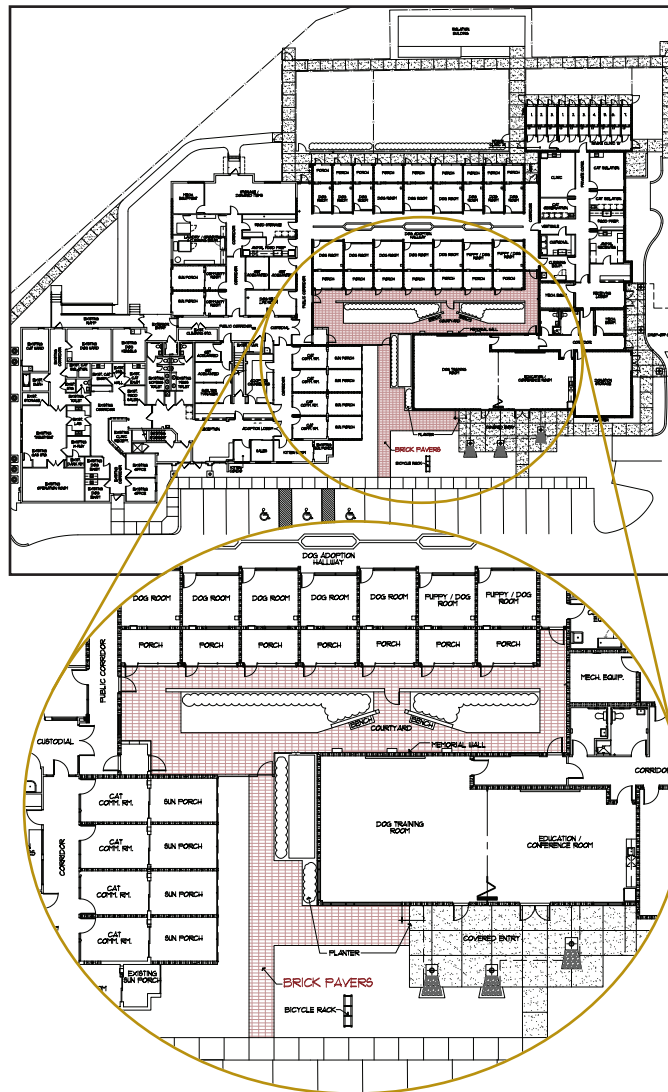

Our newly constructed, state-of-the-art pet shelter and adoption center includes an entrance walkway and courtyard specifically designed to honor pets, people, businesses and community groups that have supported our no-kill shelter since our founding in 1960. By securing one of the custom engraved brick pavers to be permanently displayed at our new facility, you are ensuring that The Humane Society Naples will continue to provide life-saving care, shelter and adoption services to pets in need for many years to come.

The Humane Society Naples is Southwest Florida's premier no-kill pet shelter, adoption center, humane animal clinic and professional dog training provider.

Please help our community's orphaned pets with the purchase of your family or organization's own custom engraved paver at The Humane Society Naples!

See opposite side for ordering details.