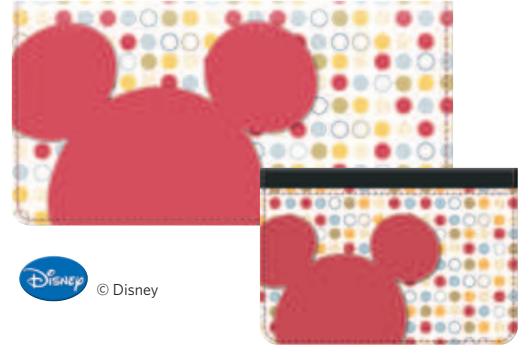

Totally Mickey Leather - LW-MY
Totally Mickey Leather Debit Card Holder - LD-YR