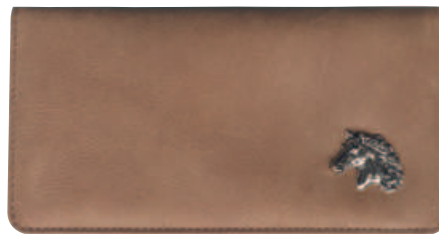

Horsing Around® Leather - LW-HR