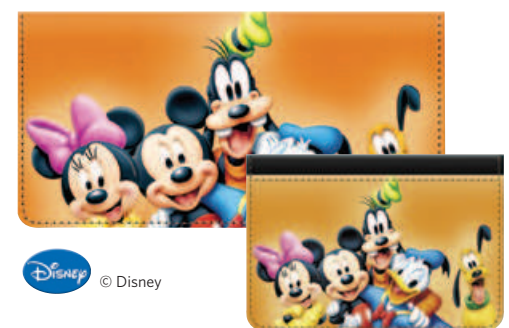

Mickey & Friends Leather - LW-MF

Mickey & Friends Leather Debit Card Holder - LD-MF

 © Disney

All checkbook styles include plastic flap for clear impressions when writing duplicate checks. Includes leather stitched-in slots for credit cards and ID. Pen loop holder. (Pen not included.) Checkbook Covers not available for expedited delivery.